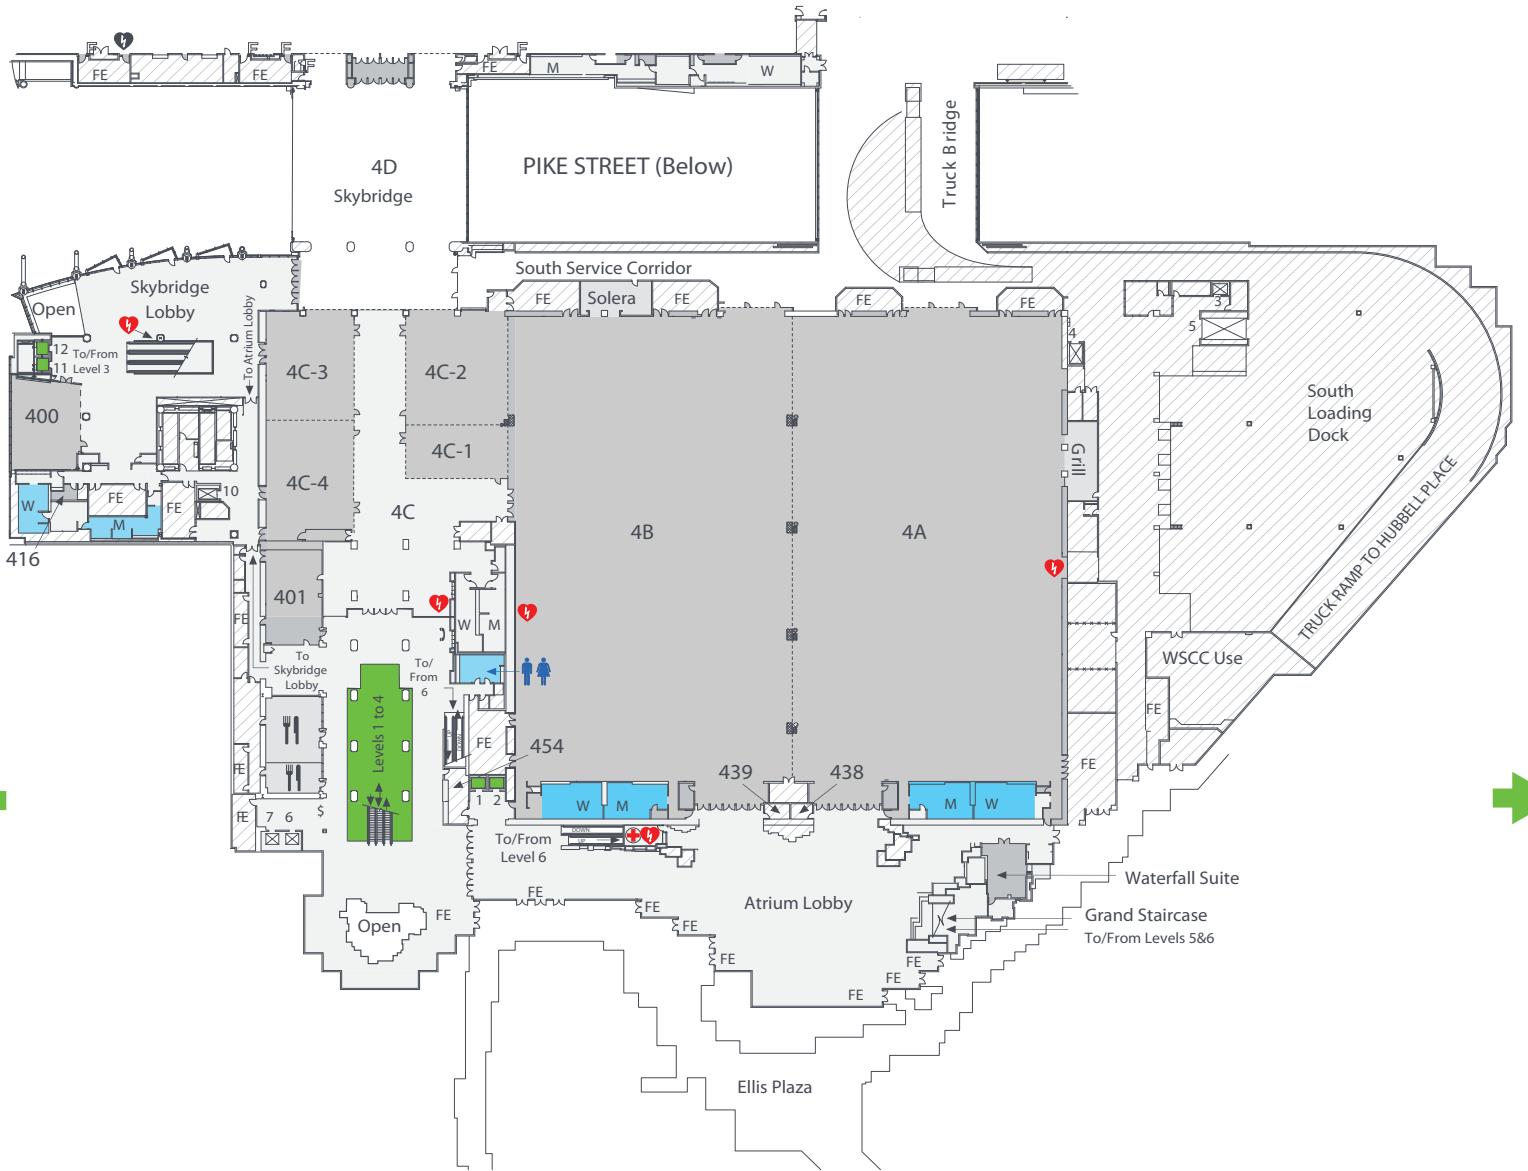

Seattle Arch Convention Center | Level 1 – Entrances, Shops, & Services

- Elevator/Escalator
- Restroom

Seattle Arch Convention Center | Level 2 – Meeting Rooms

-  Elevator/Escalator
-  Restroom

Seattle Arch Convention Center | Level 3 – Meeting Rooms

Seattle Arch Convention Center | Level 4 – Exhibition Halls

 Elevator/Escalator

 Restroom

Seattle Arch | Level 6 – Ballrooms & Meeting Rooms

-  Elevator/Escalator
-  Restroom