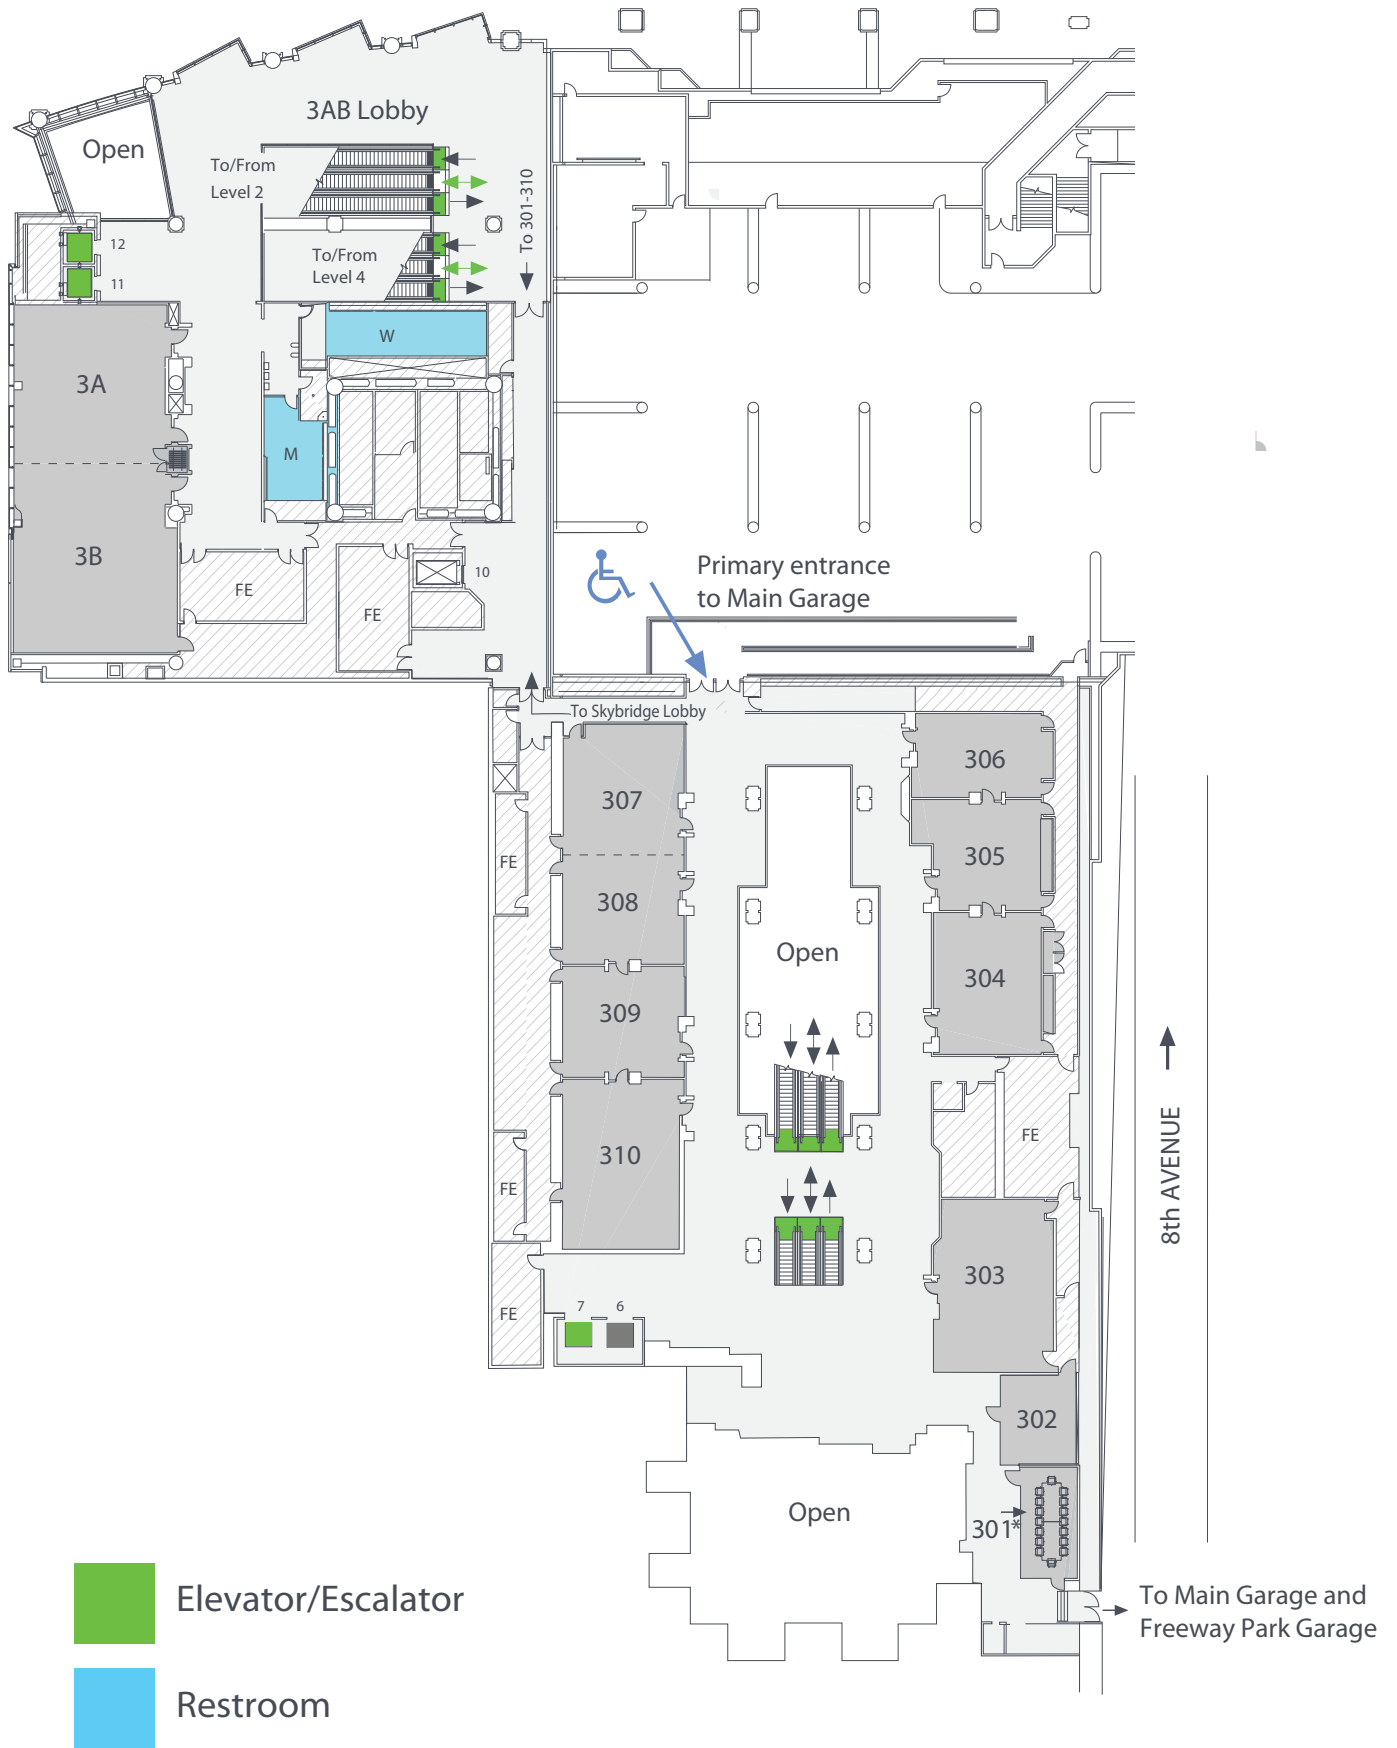

Seattle Arch Convention Center | Level 1 – Entrances, Shops, & Services

- Elevator/Escalator
- Restroom

Seattle Arch Convention Center | Level 2 – Meeting Rooms

-  Elevator/Escalator
-  Restroom

Seattle Arch Convention Center | Level 3 – Meeting Rooms

Seattle Arch Convention Center | Level 4 – Exhibition Halls

 Elevator/Escalator

 Restroom

Seattle Arch | Level 6 – Ballrooms & Meeting Rooms

-  Elevator/Escalator
-  Restroom