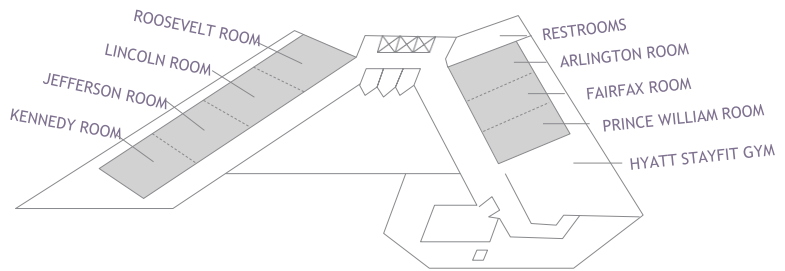

**HYATT REGENCY CRYSTAL CITY
AT REAGAN NATIONAL AIRPORT**

2799 Richmond Highway
Arlington, VA 22202, USA
+1 703 418 1234
hyattregencycrystalcity.com

FLOOR PLAN

LOBBY

ROOFTOP

INDEPENDENCE LEVEL

THIRD FLOOR

BALLROOM LEVEL

SECOND FLOOR