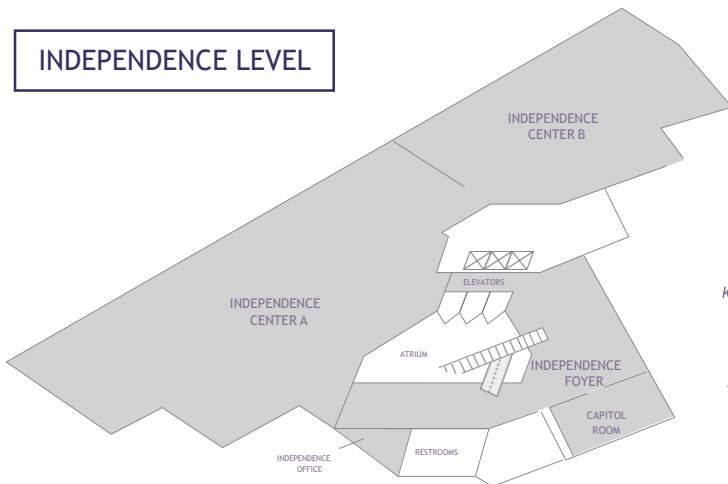

**HYATT REGENCY CRYSTAL CITY
AT REAGAN NATIONAL AIRPORT**

2799 Richmond Highway
Arlington, VA 22202, USA
+1 703 418 1234
hyattregencycrystalcity.com

FLOOR PLAN

LOBBY

ROOFTOP

INDEPENDENCE LEVEL

THIRD FLOOR

BALLROOM LEVEL

SECOND FLOOR