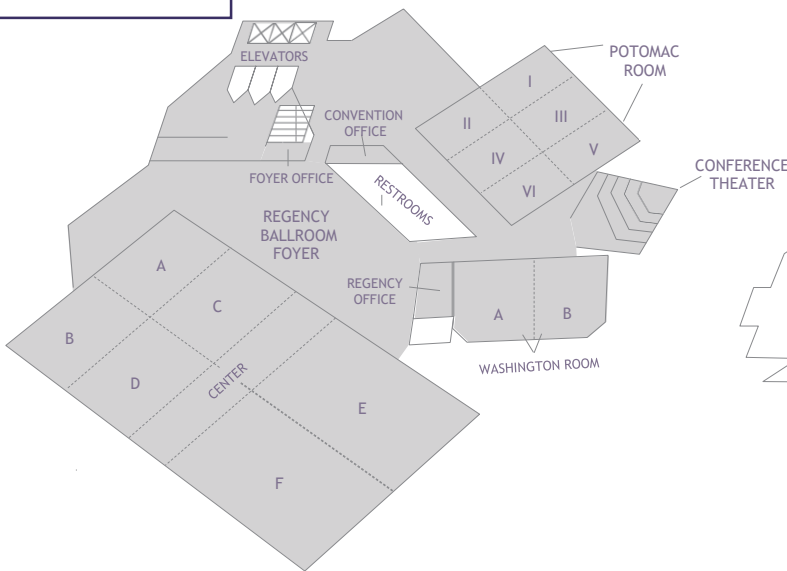

**HYATT REGENCY CRYSTAL CITY
AT REAGAN NATIONAL AIRPORT**

2799 Richmond Highway
Arlington, VA 22202, USA
+1 703 418 1234
hyattregencycrystalcity.com

FLOOR PLAN

LOBBY

ROOFTOP

INDEPENDENCE LEVEL

THIRD FLOOR

BALLROOM LEVEL

SECOND FLOOR