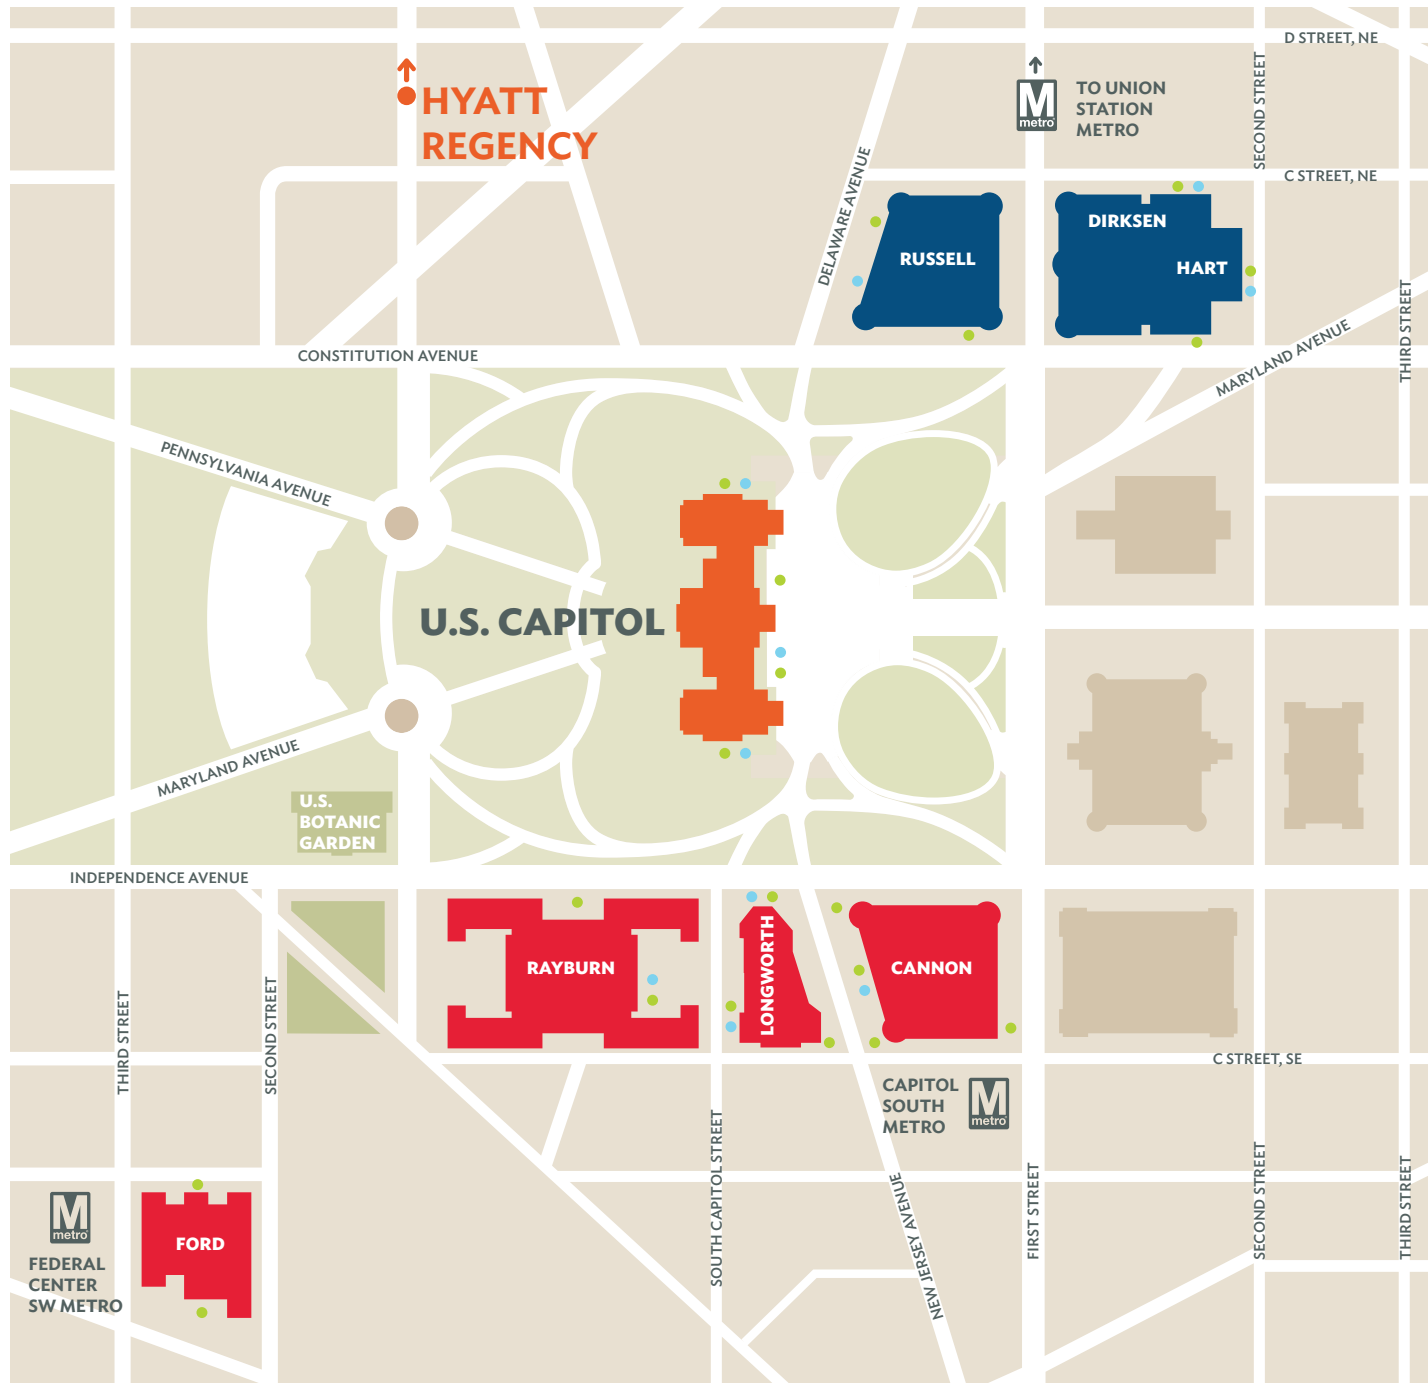

MAP (CAPITOL HILL)

- House office building (Rayburn, Longworth, Cannon, Ford)
- Senate office building (Russell, Dirksen, Hart)
- Building entrances
- Accessible, barrier-free entrances
- M Metro station