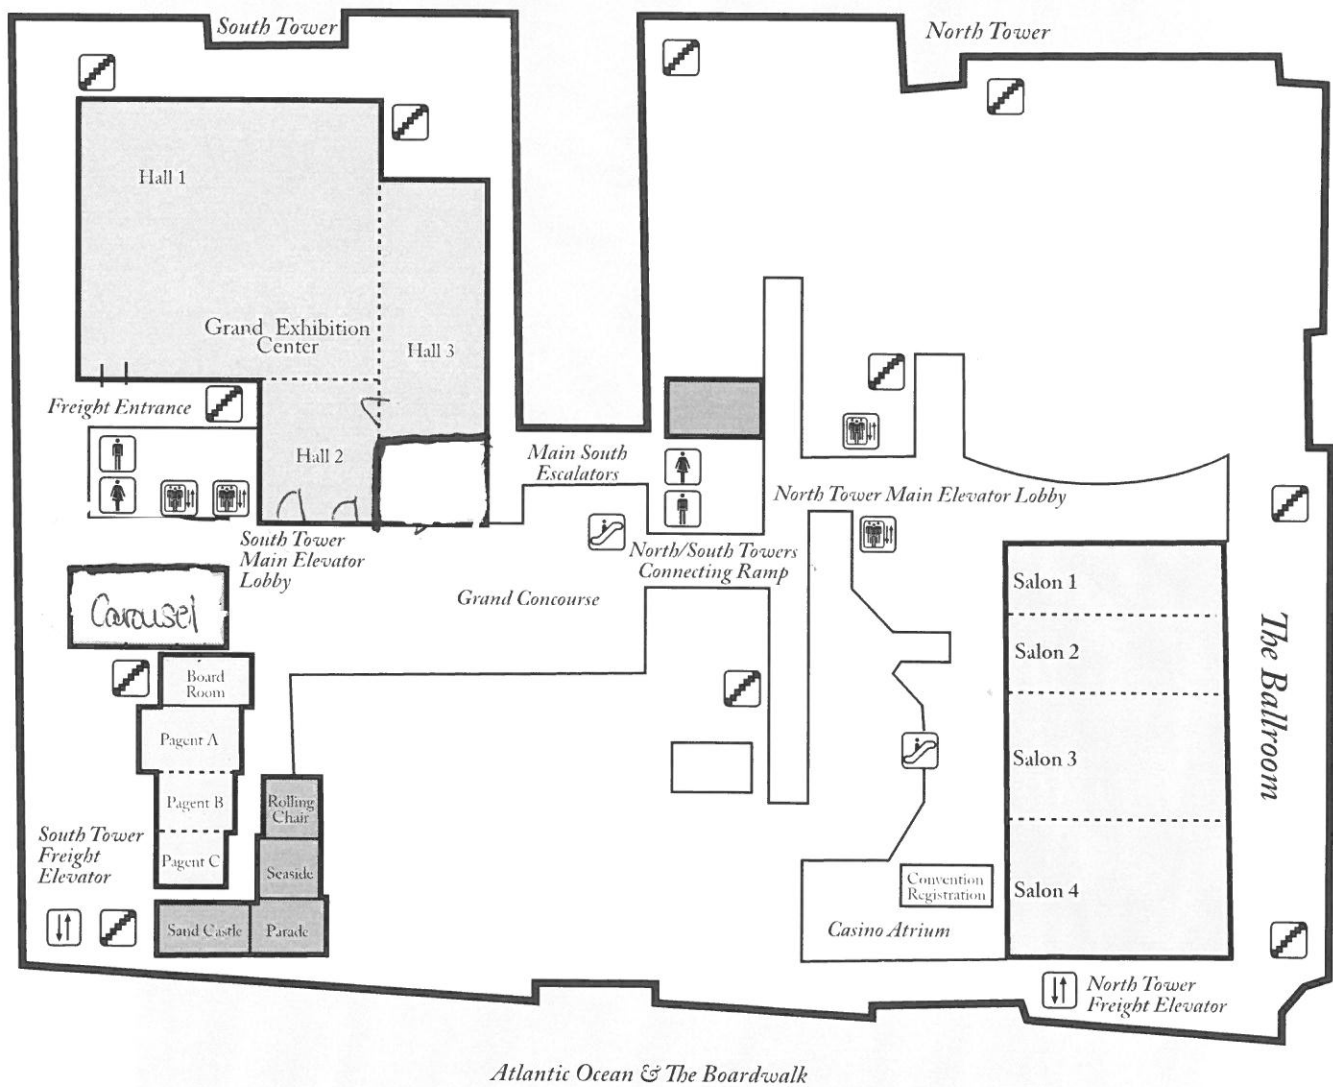

Unrivaled Meeting Space

With over 122,000 square feet of well-appointed meeting space, the TROPICANA is ideal for your meeting, convention or special event.

The Ballroom, Grand Exhibition Center and array of convenient breakout rooms, are ideal for every event from small breakfast meeting to trade shows.

- 
 Women's Restroom
- 
 Men's Restroom
- 
 Exit Stairs
- 
 Elevators
- 
 Escalators
- 
 Freight Elevators