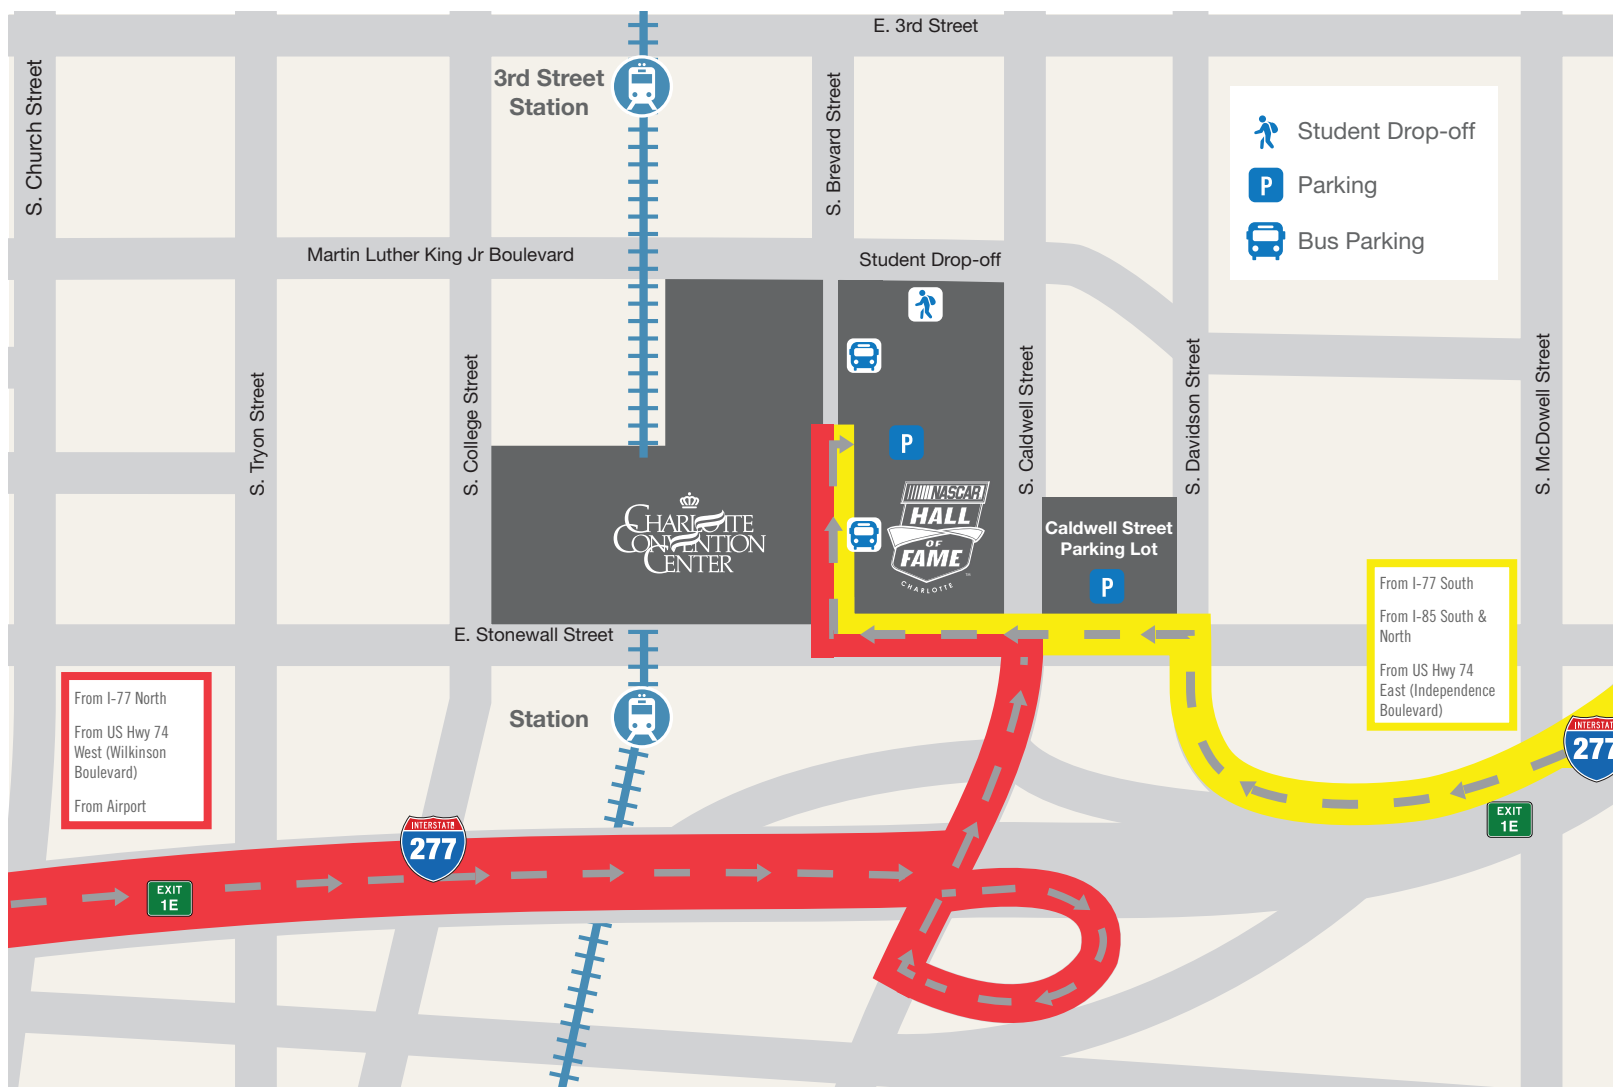

NASCAR HALL OF FAME PARKING MAP

HOURLY RATES

- \$4 first ½ hour
- \$2 each additional ½ hour
- \$20 daily max
- \$10 max if in after 5 p.m.

CALDWELL STREET PARKING LOT

- DAILY RATE
- Saturday & Sunday only
- \$10 daily