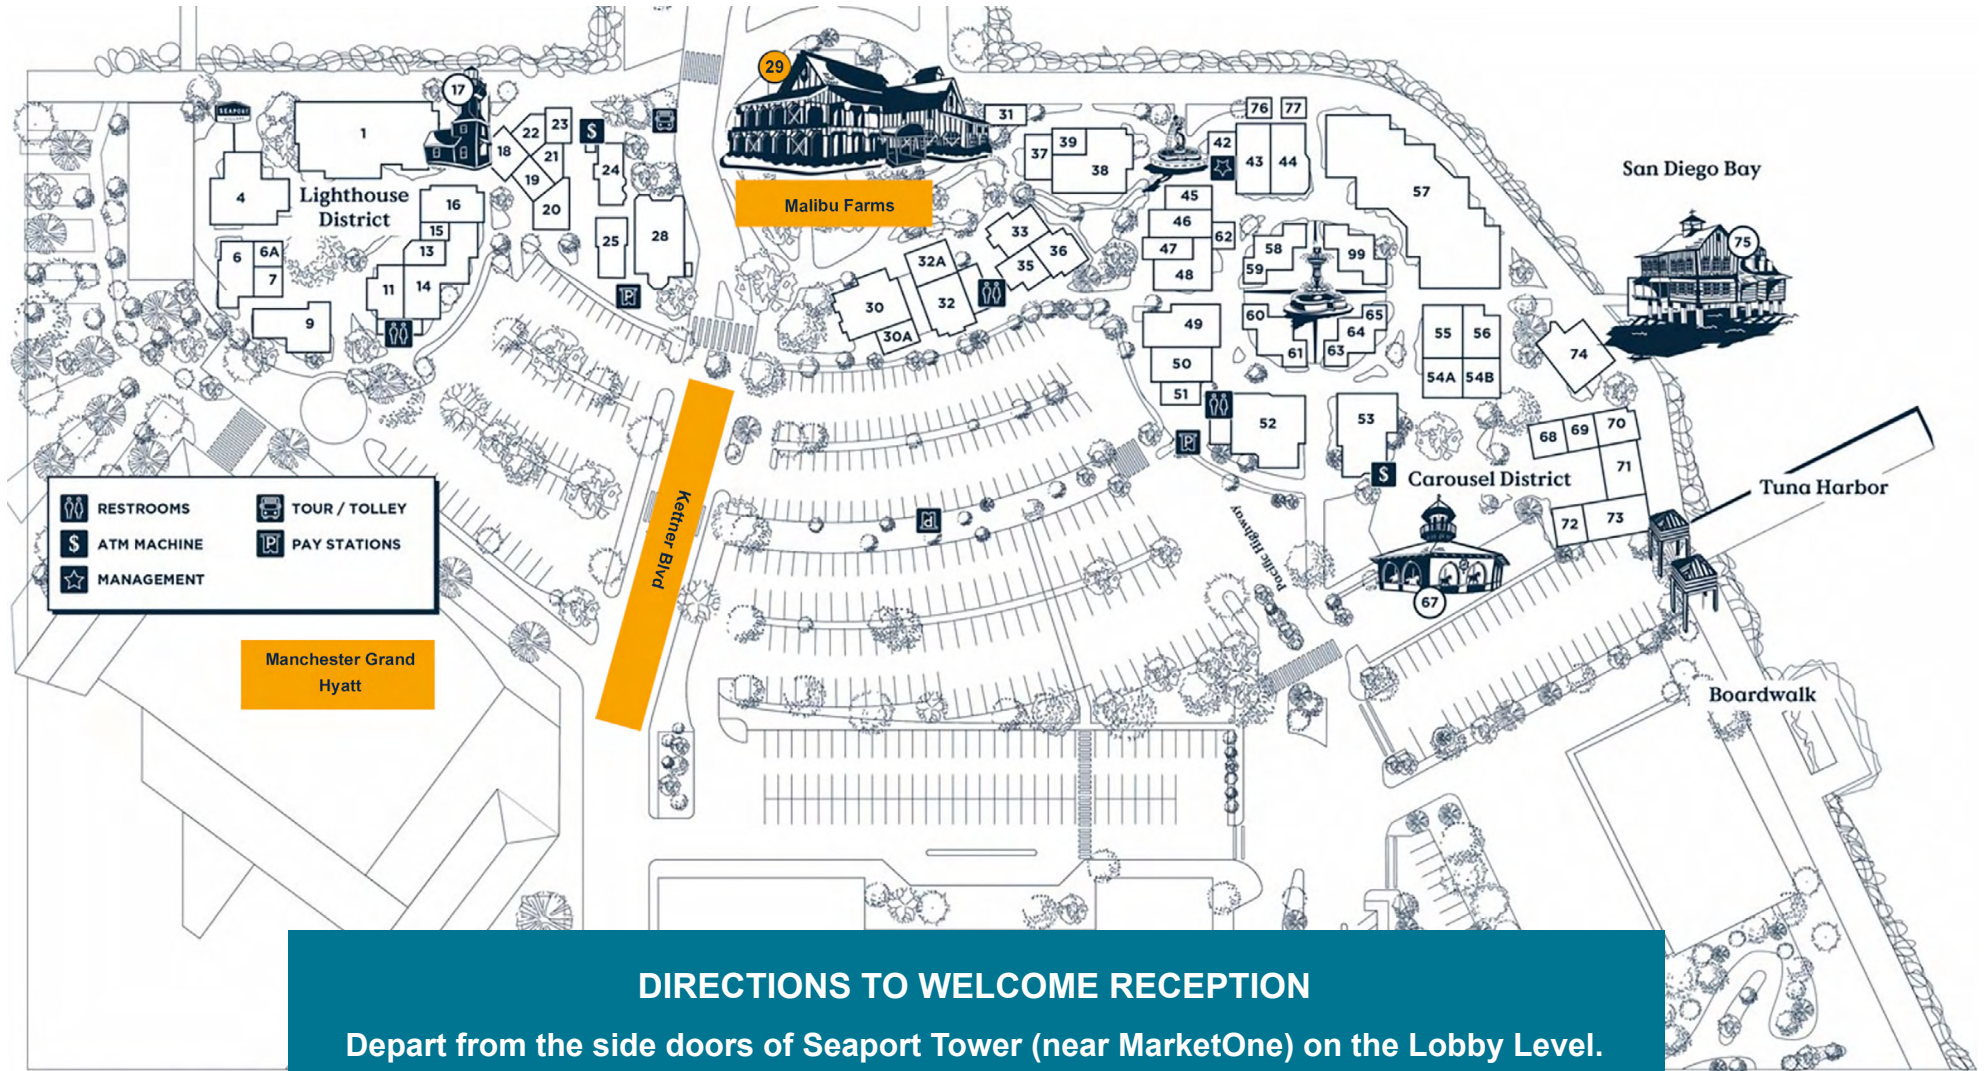

WEDNESDAY, NOVEMBER 13, 2024

5:30 PM – 7:00 PM

## WELCOME RECEPTION at Malibu Farms

### SEAPORT VILLAGE MAP

### DIRECTIONS TO WELCOME RECEPTION

Depart from the side doors of Seaport Tower (near MarketOne) on the Lobby Level. Turn left, walk along the Kettner Blvd and Malibu Farms is about a 2 minute walk – towards the boardwalk/marina.