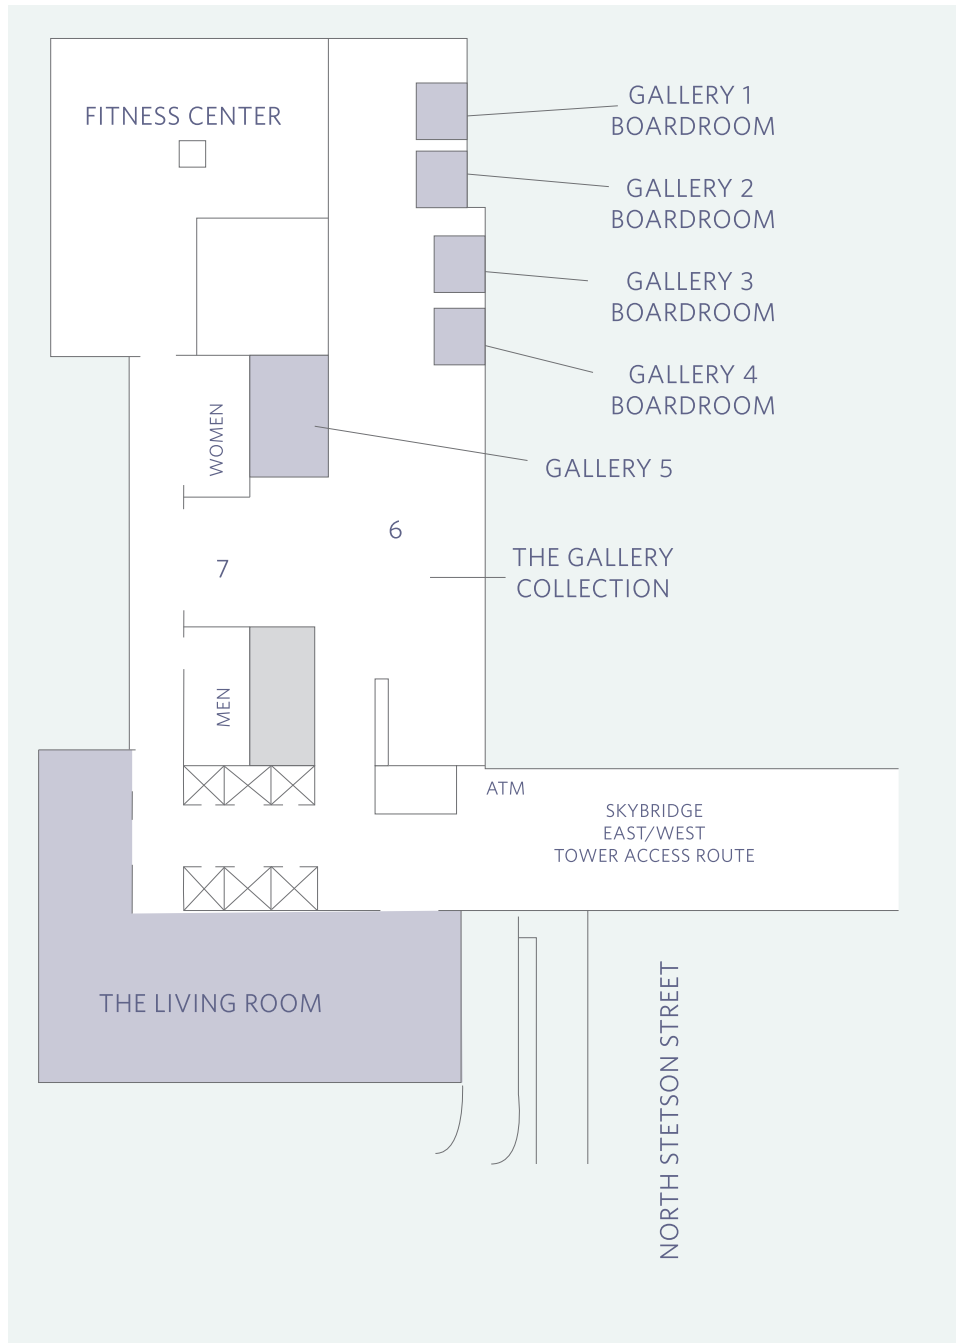

## SKYWAY LEVEL

**KEY**

Mother Nursing Room

# 84th ANNUAL MEETING - CHICAGO SKYWAY LEVEL (WEST TOWER)

# 84th ANNUAL MEETING - CHICAGO THIRD FLOOR (WEST TOWER)

# 84th ANNUAL MEETING - CHICAGO BALLROOM LEVEL (EAST TOWER)

**KEY**

**Speaker Ready Room**

**New Attendee & Student  
Ambassador Room**

**Opening Reception**

**Mother's Nursing  
Room**

**Registration**

**Information Booth**