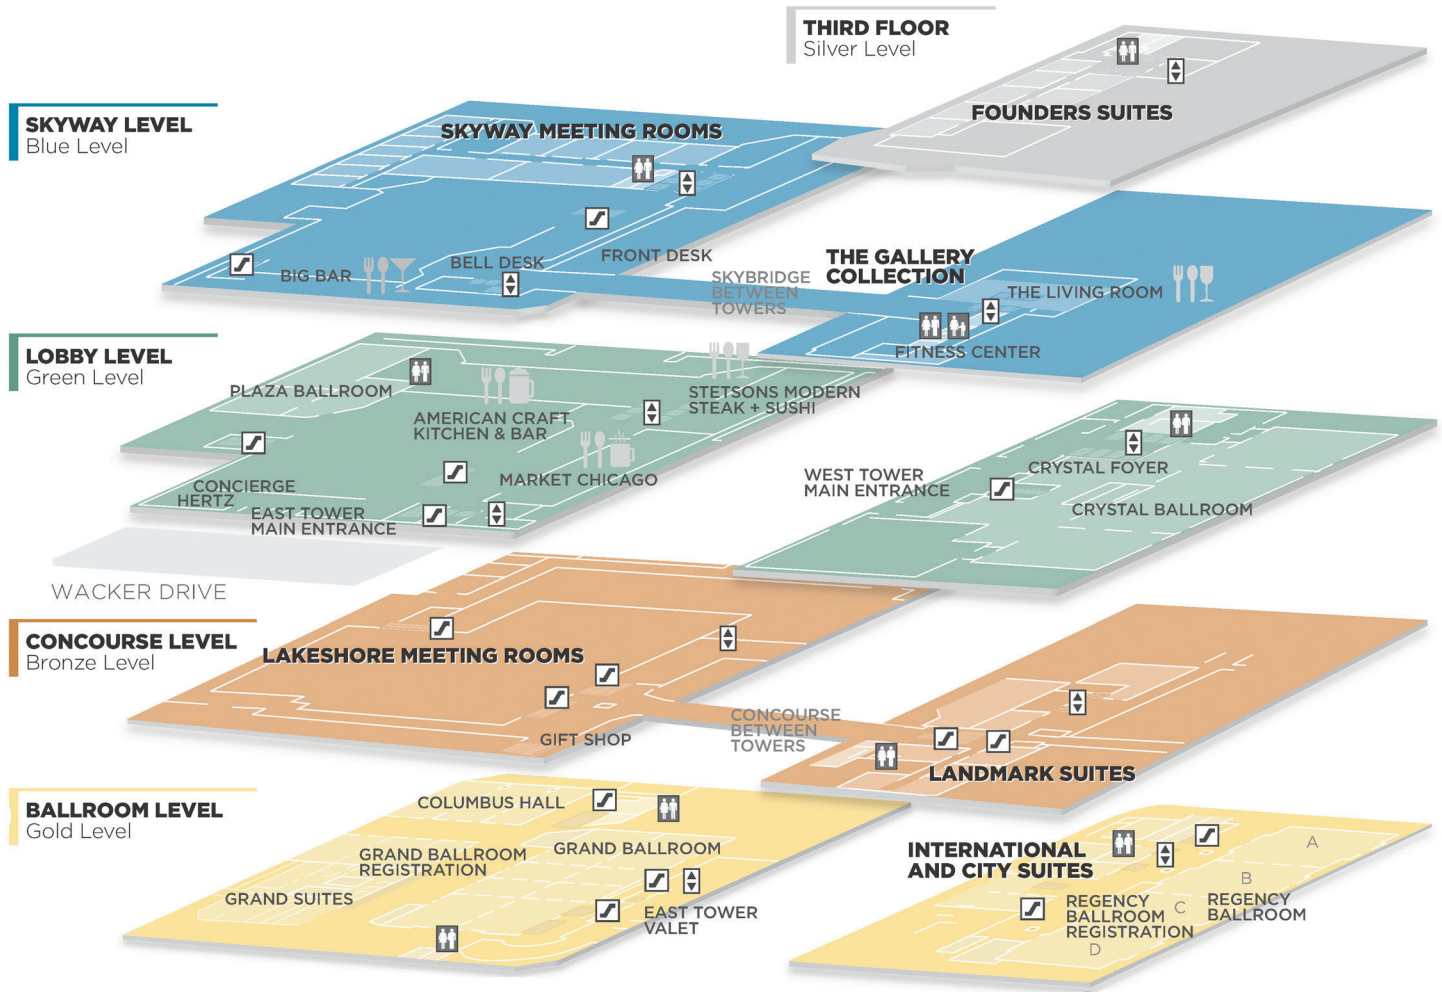

## EAST TOWER

## WEST TOWER

**ESCALATORS, ELEVATORS AND RESTROOMS** are indicated on each floor. Elevators are conveniently located throughout the hotel for guests with disabilities or where no escalator is present.

**CROSSING BETWEEN TOWERS:** Cross between towers via the Skybridge or the Concourse. You may also cross from the lobby level via the crosswalk on Stetson Drive.

	ELEVATORS
	ESCALATORS AND STAIRS
	RESTROOMS
	MOTHER'S ROOM

# 84th ANNUAL MEETING - CHICAGO LOBBY LEVEL (EAST TOWER)