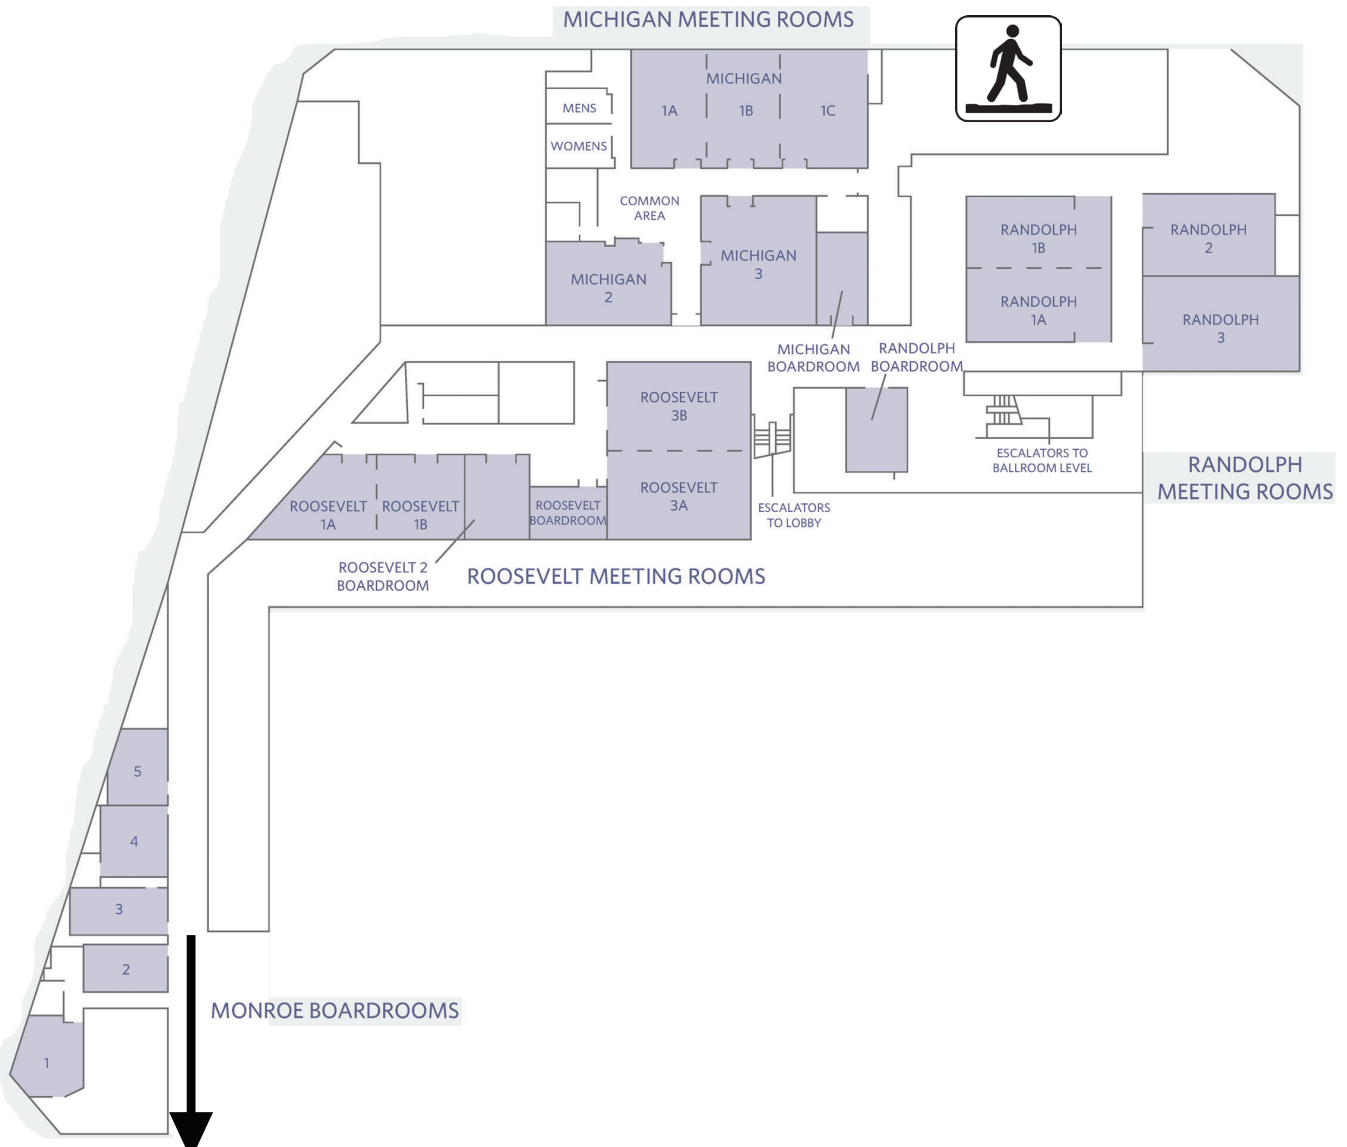

## WEST TOWER

**ESCALATORS, ELEVATORS AND RESTROOMS** are indicated on each floor. Elevators are conveniently located throughout the hotel for guests with disabilities or where no escalator is present.

# 84th ANNUAL MEETING - CHICAGO BALLROOM LEVEL (EAST TOWER)

**KEY**

**Speaker Ready Room**

**New Attendee & Student  
Ambassador Room**

**Opening Reception**

**Mother's Nursing  
Room**

**Registration**

**Information Booth**

# 84th ANNUAL MEETING - CHICAGO CONCOURSE LEVEL (EAST TOWER)

**KEY**

**Pedway to Swiss  
& Fairmont Hotels**

# 84th ANNUAL MEETING - CHICAGO LOBBY LEVEL (EAST TOWER)