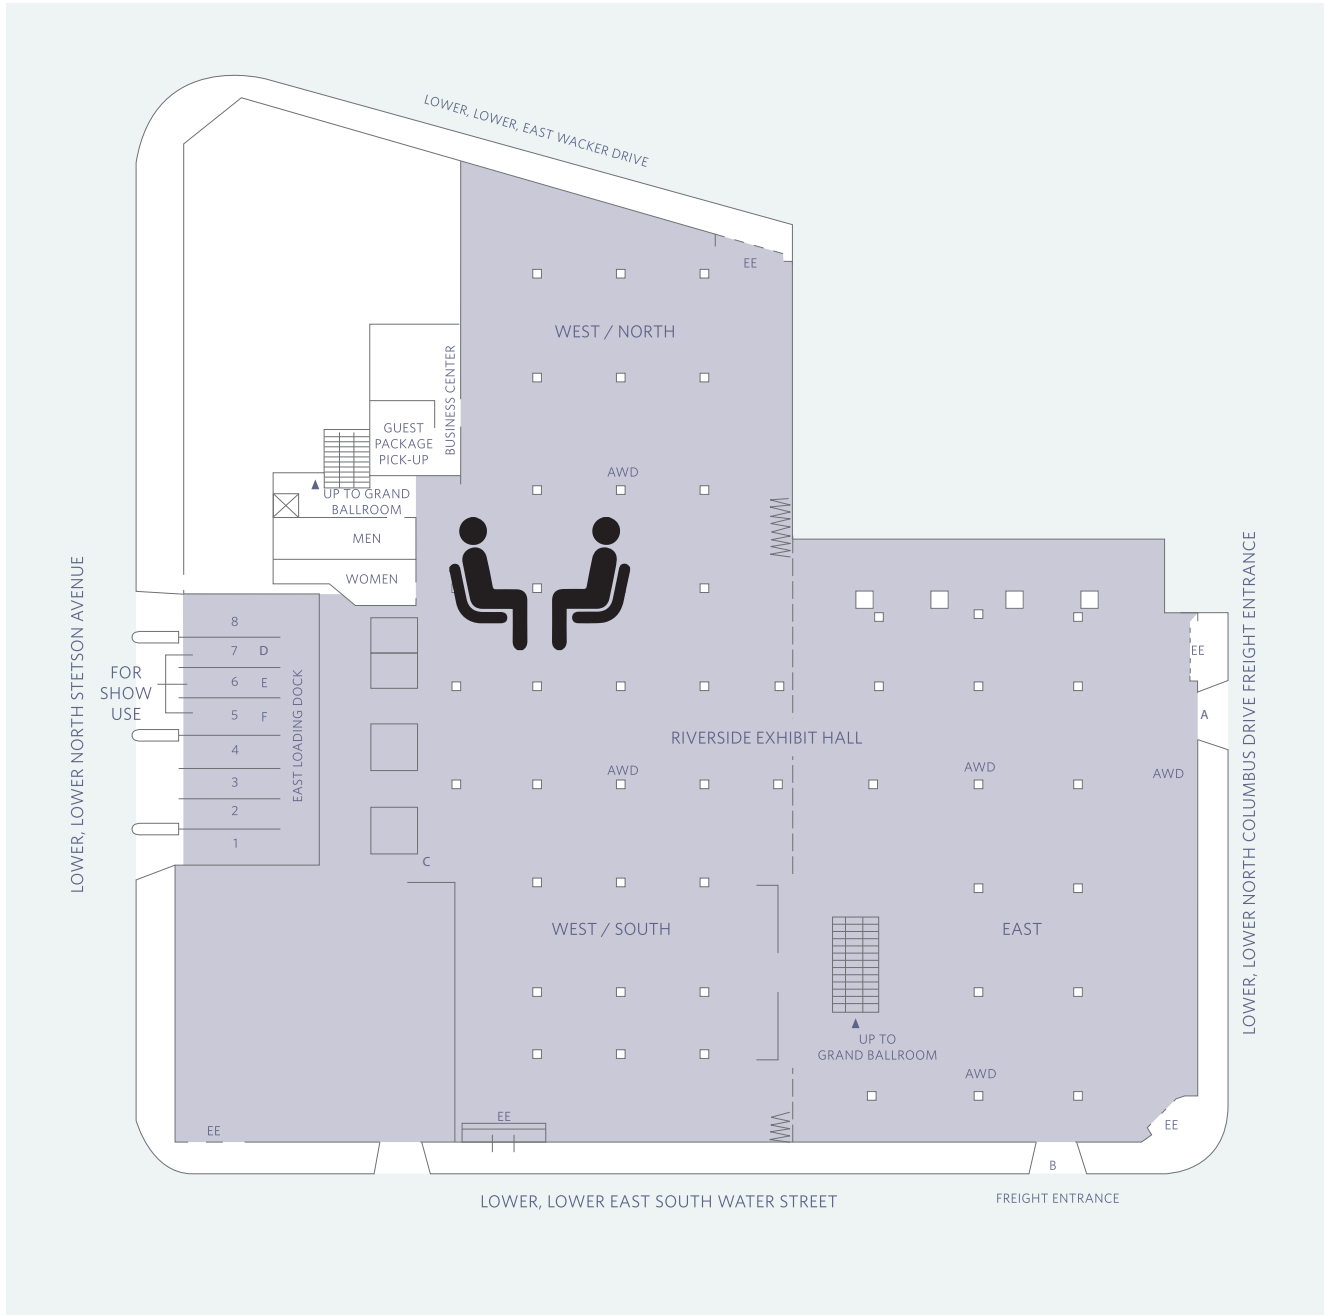

## EAST TOWER

## WEST TOWER

**ESCALATORS, ELEVATORS AND RESTROOMS** are indicated on each floor. Elevators are conveniently located throughout the hotel for guests with disabilities or where no escalator is present.

**CROSSING BETWEEN TOWERS:** Cross between towers via the Skybridge or the Concourse. You may also cross from the lobby level via the crosswalk on Stetson Drive.

	ELEVATORS
	ESCALATORS AND STAIRS
	RESTROOMS
	MOTHER'S ROOM

# 84th ANNUAL MEETING - CHICAGO EXHIBIT LEVEL (EAST TOWER)

**KEY**

**Career Services**