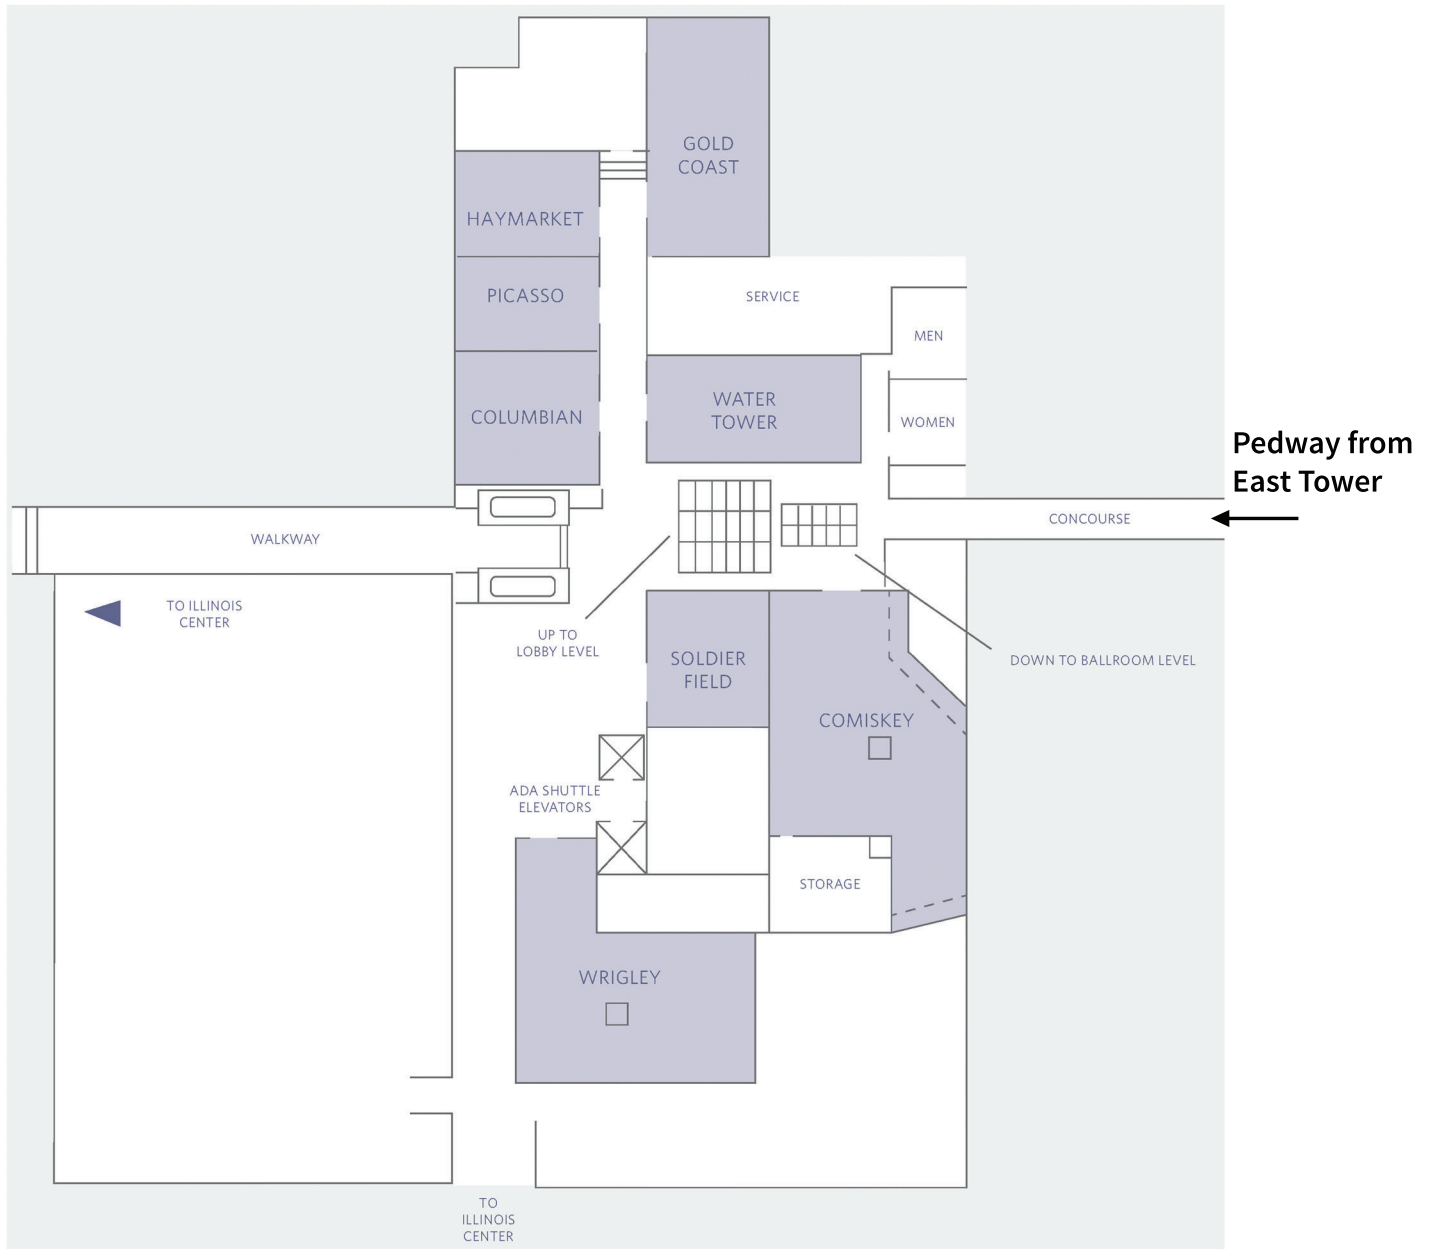

84th ANNUAL MEETING - CHICAGO CONCOURSE LEVEL (WEST TOWER)