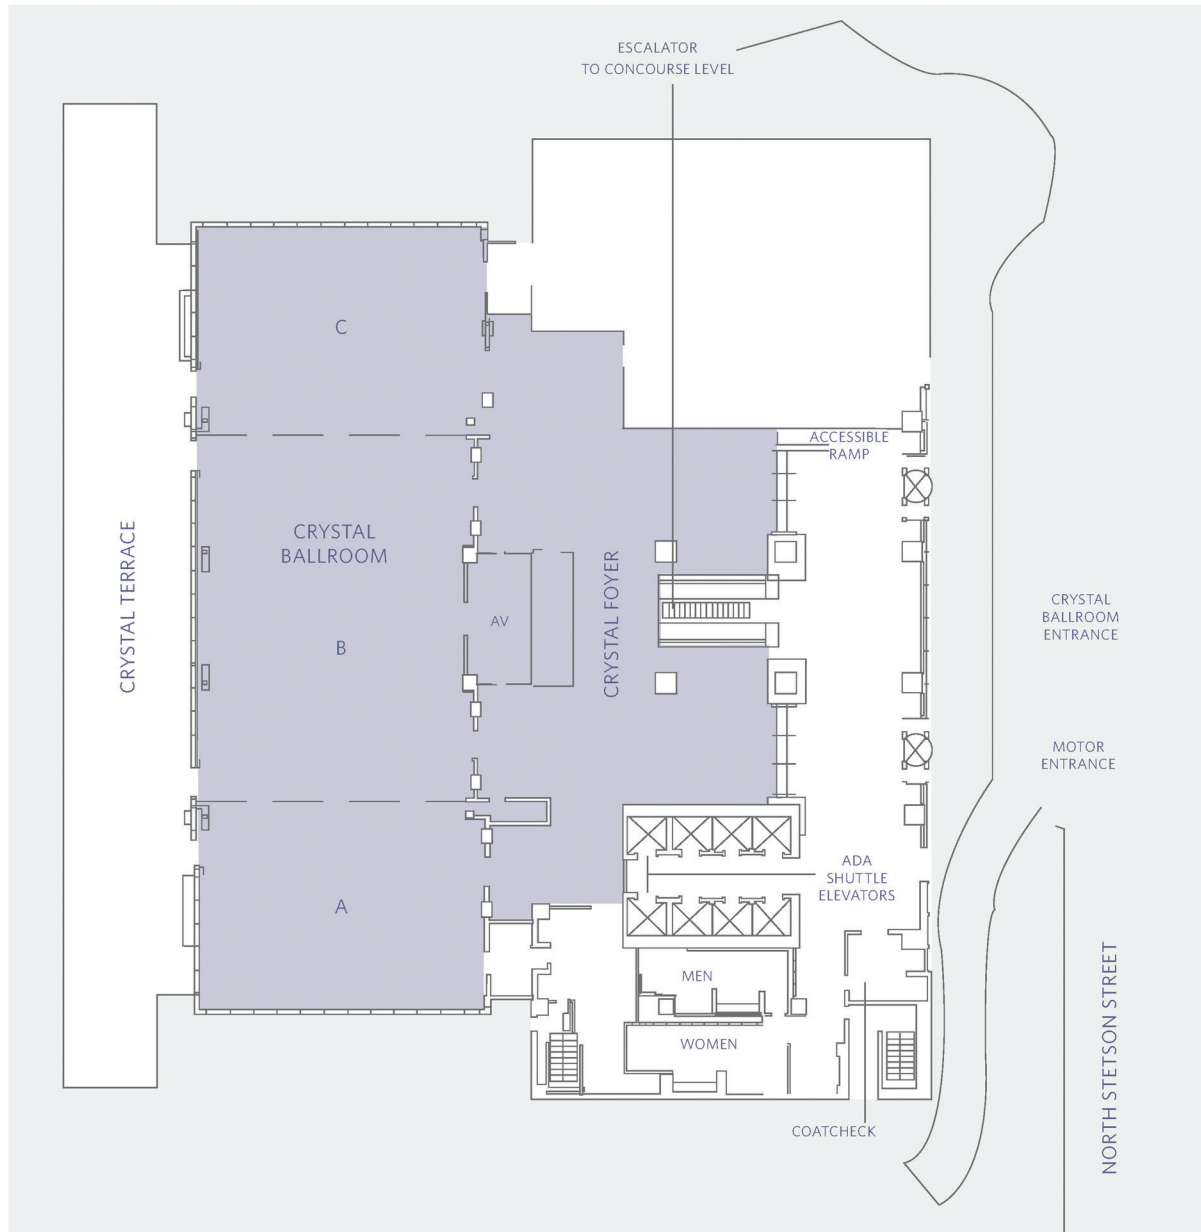

84th ANNUAL MEETING - CHICAGO LOBBY LEVEL (WEST TOWER)