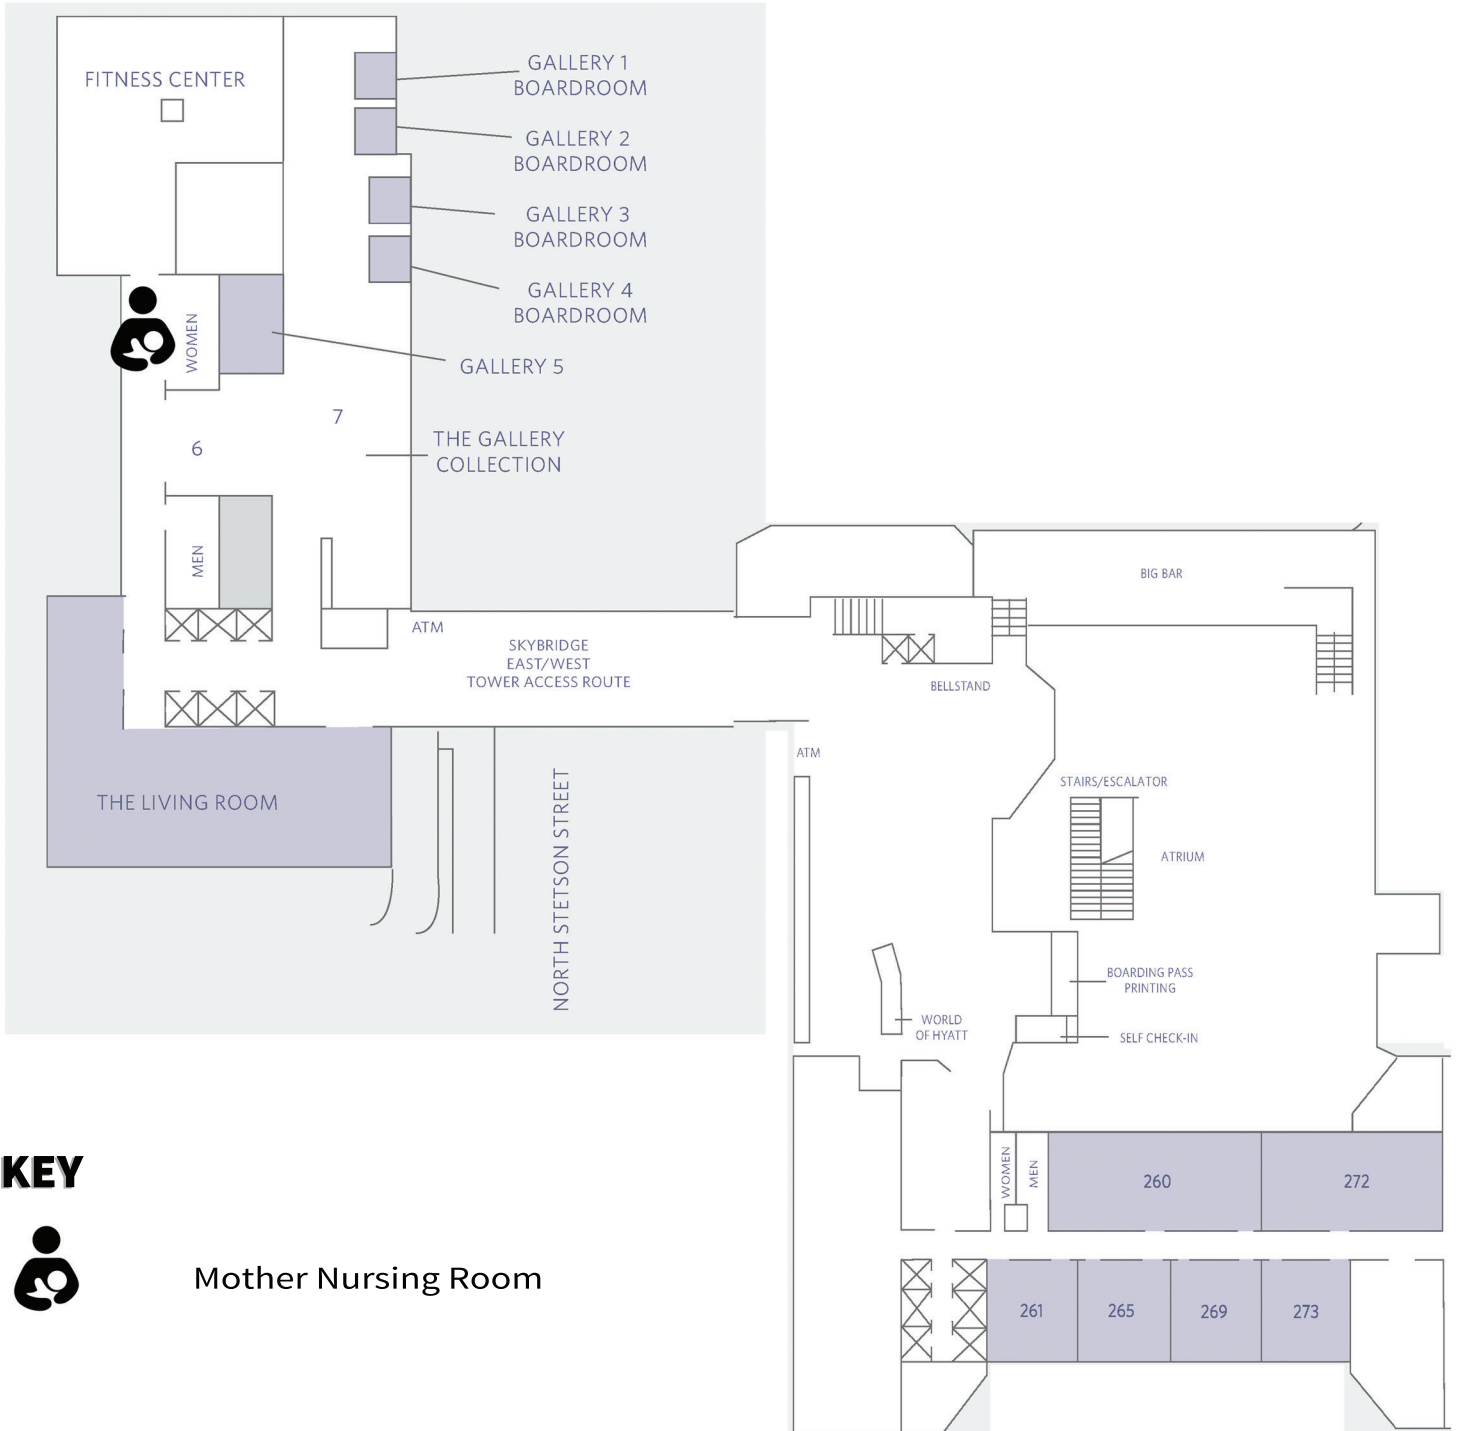

# 84th ANNUAL MEETING - CHICAGO BALLROOM LEVEL (WEST TOWER)

# 84th ANNUAL MEETING - CHICAGO CONCOURSE LEVEL (WEST TOWER)

# 84th ANNUAL MEETING - CHICAGO LOBBY LEVEL (WEST TOWER)

## SKYWAY LEVEL

**KEY**

Mother Nursing Room