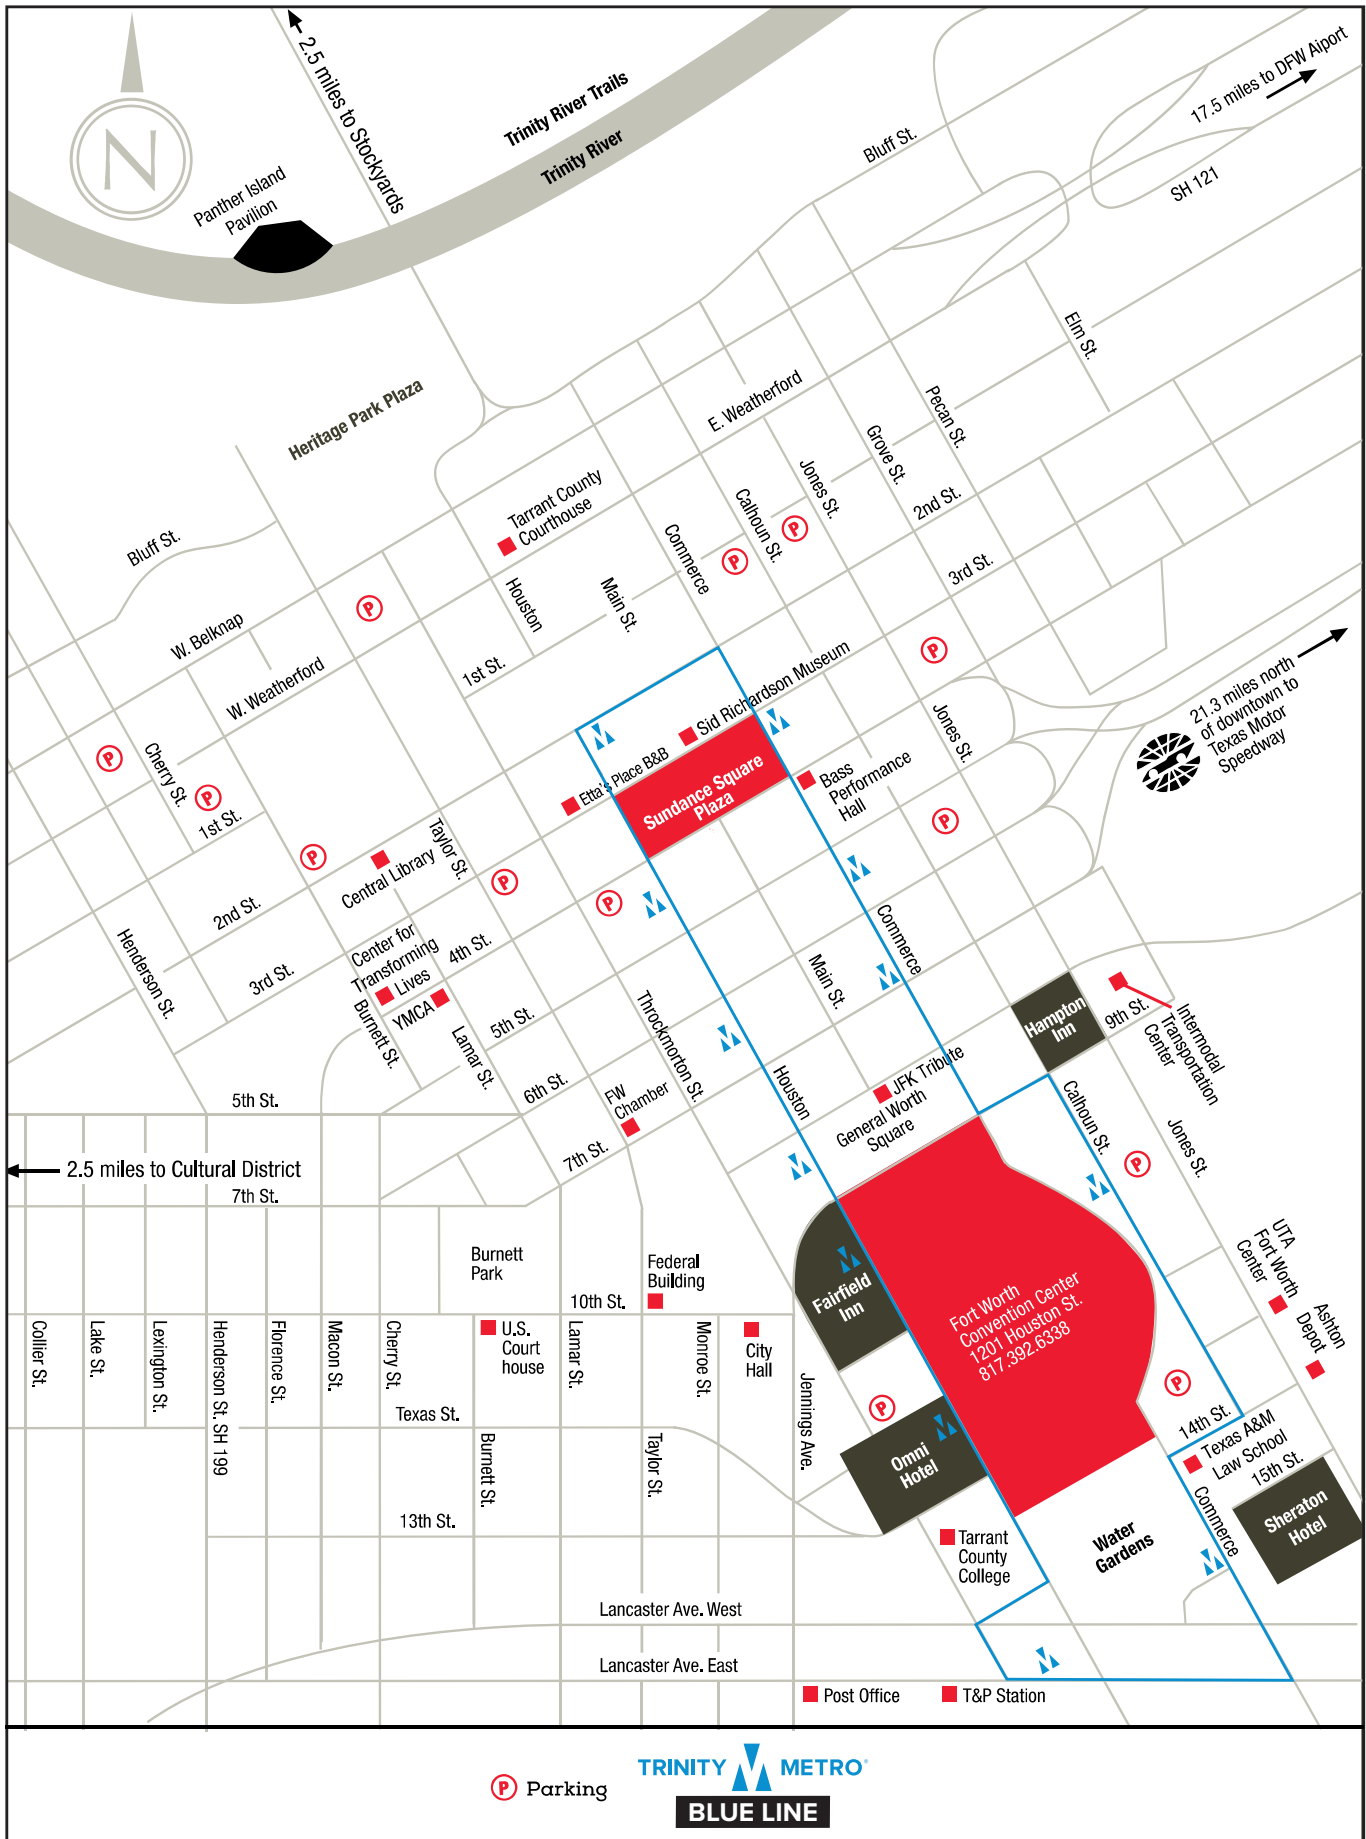

DOWNTOWN FORT WORTH

P Parking **TRINITY METRO**
BLUE LINE