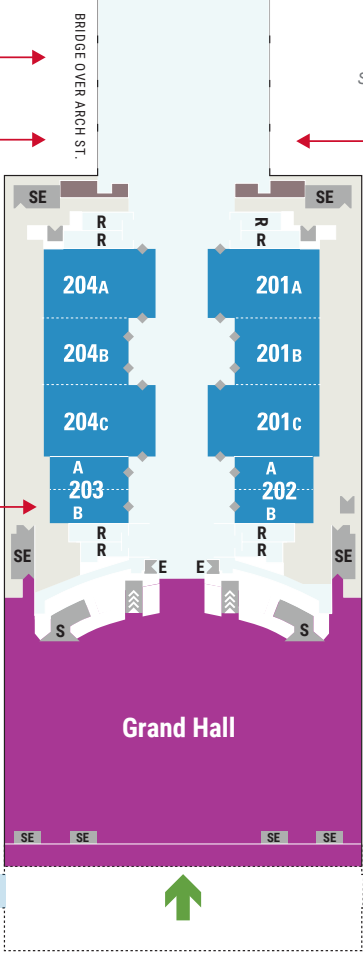

Race Street →

13th Street ←

12th Street →

TAXI LANE

Arch Street ←

100 Level

KEY

- ➔ Entrances
- Exhibit Halls
- Meeting Rooms
- Ballrooms
- E Elevator
- SE Stairs/Emergency Exit
- R Restrooms

EMT/First Aid Office

Recharging Zone
Provided by

Specialists Lounge
Sponsored by

Technician Lounge

Sponsored by

Candidate Lounge

Sponsored by

200 Level

KEY

- Entrances
- Exhibit Halls
- Meeting Rooms
- Ballrooms

E Elevator
SE Stairs/Emergency Exit
R Restrooms

Speaker Headquarters

Registration
Attendee Materials
CE/Info Desk
Mobile App Help Desk

Product Showcase

Grand Hall

Bridge to Marriott Hotel

300 Level

KEY

- ➔ Entrances
- Exhibit Halls
- Meeting Rooms
- Ballrooms
- E Elevator
- SE Stairs/Emergency Exit
- R Restrooms