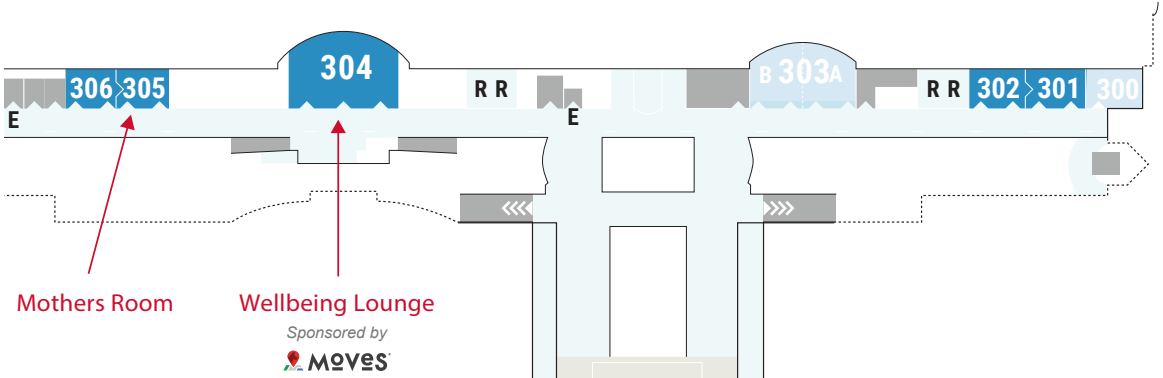

Race Street →

13th Street ←

12th Street →

TAXI LANE

Arch Street ←

100 Level

KEY

- ➔ Entrances
- Exhibit Halls
- Meeting Rooms
- Ballrooms
- E Elevator
- SE Stairs/Emergency Exit
- R Restrooms

KEY

- Entrances
- Exhibit Halls
- Meeting Rooms
- Ballrooms

E Elevator
SE Stairs/Emergency Exit
R Restrooms

Speaker Headquarters

Registration
Attendee Materials
CE/Info Desk
Mobile App Help Desk

Product Showcase

Grand Hall

Bridge to Marriott Hotel

300 Level

KEY

- ➔ Entrances
- Exhibit Halls
- Meeting Rooms
- Ballrooms
- E Elevator
- SE Stairs/Emergency Exit
- R Restrooms