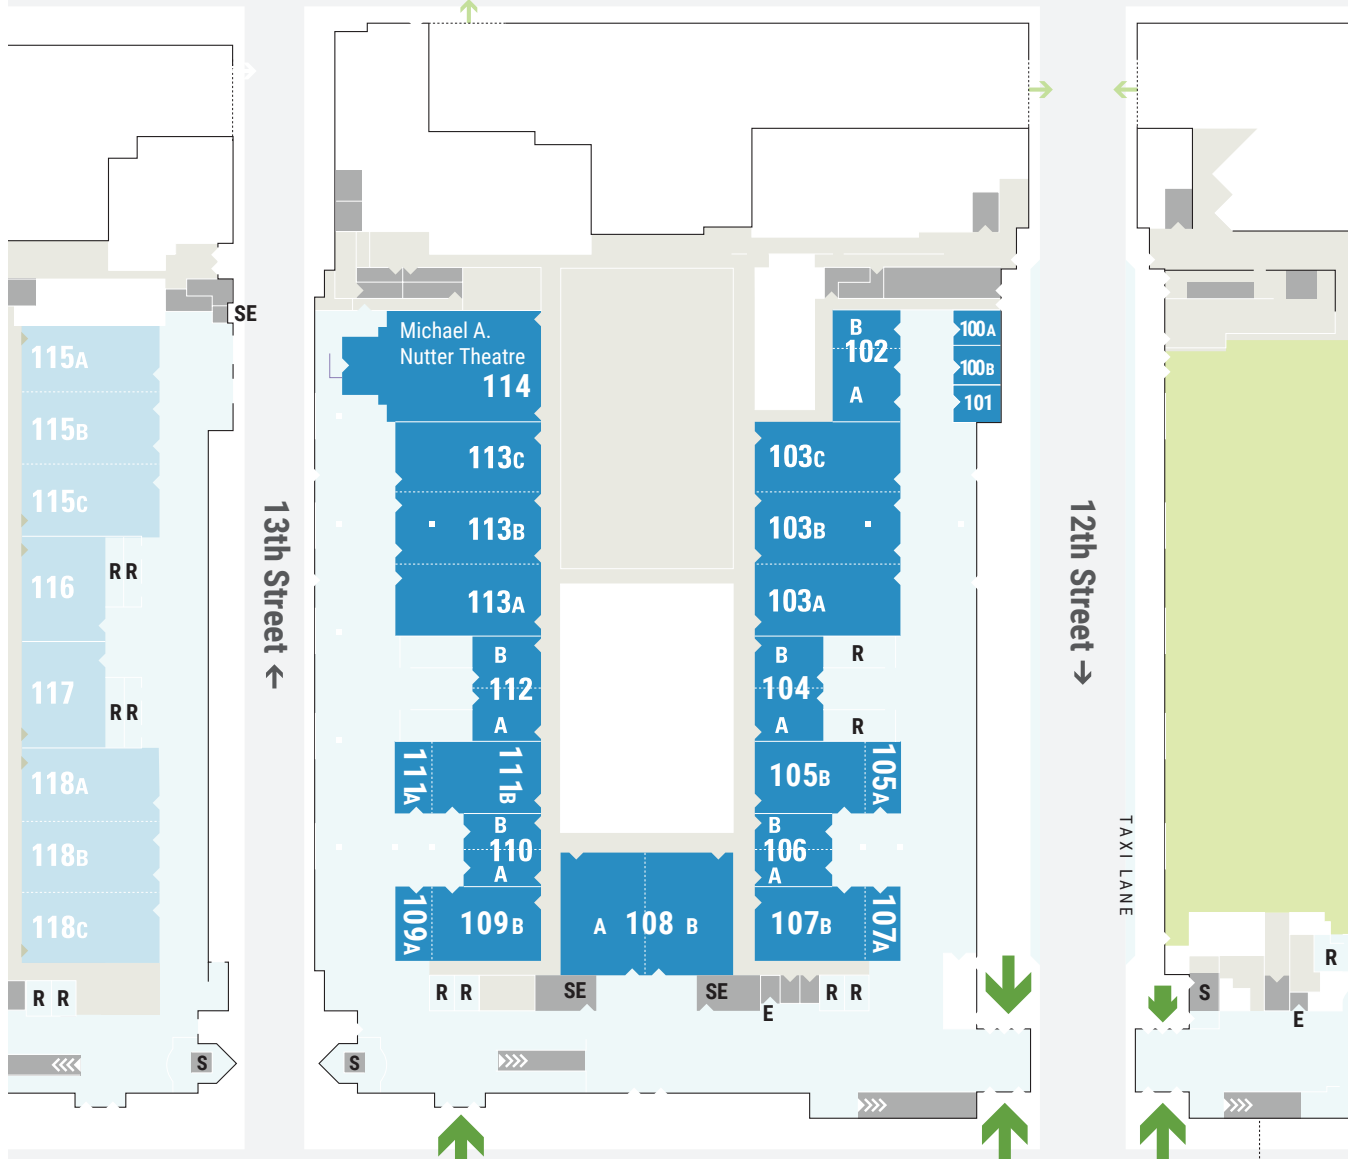

Race Street →

13th Street ←

12th Street →

TAXI LANE

Arch Street ←

100 Level

KEY

- ➔ Entrances
- Exhibit Halls
- Meeting Rooms
- Ballrooms
- E Elevator
- SE Stairs/Emergency Exit
- R Restrooms

EMT/First Aid Office

Recharging Zone
Provided by

Specialists Lounge
Sponsored by

Technician Lounge

Sponsored by

Candidate Lounge

Sponsored by

200 Level

KEY

- Entrances
- Exhibit Halls
- Meeting Rooms
- Ballrooms

E Elevator
SE Stairs/Emergency Exit
R Restrooms

Speaker Headquarters

Registration
Attendee Materials
CE/Info Desk
Mobile App Help Desk

Product Showcase

Grand Hall

Bridge to Marriott Hotel

300 Level

KEY

- ➔ Entrances
- Exhibit Halls
- Meeting Rooms
- Ballrooms
- E Elevator
- SE Stairs/Emergency Exit
- R Restrooms