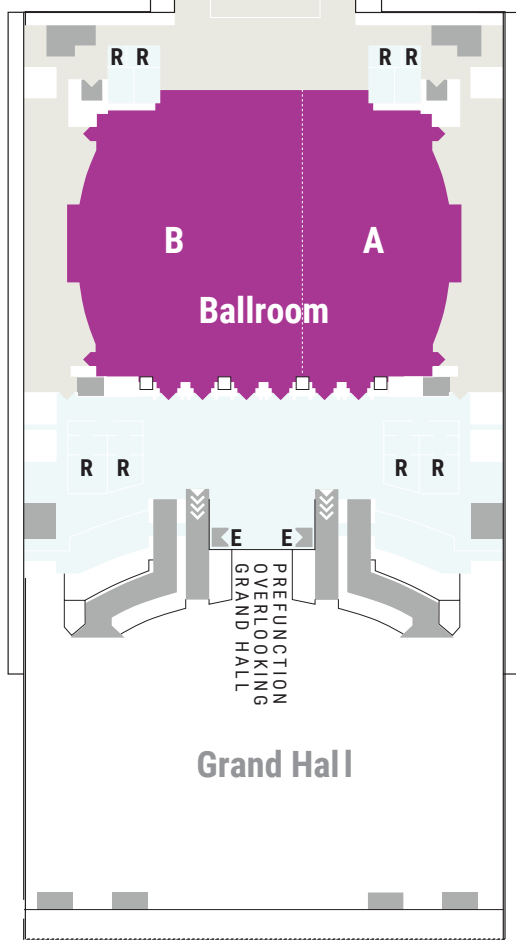

Race Street →

13th Street ←

12th Street →

TAXI LANE

Arch Street ←

100 Level

KEY

- ➔ Entrances
- Exhibit Halls
- Meeting Rooms
- Ballrooms
- E Elevator
- SE Stairs/Emergency Exit
- R Restrooms

KEY

- Entrances
- Exhibit Halls
- Meeting Rooms
- Ballrooms

E Elevator
SE Stairs/Emergency Exit
R Restrooms

Speaker Headquarters

Registration
Attendee Materials
CE/Info Desk
Mobile App Help Desk

Product Showcase

Grand Hall

Bridge to Marriott Hotel

300 Level

KEY

- ➔ Entrances
- Exhibit Halls
- Meeting Rooms
- Ballrooms
- E Elevator
- SE Stairs/Emergency Exit
- R Restrooms