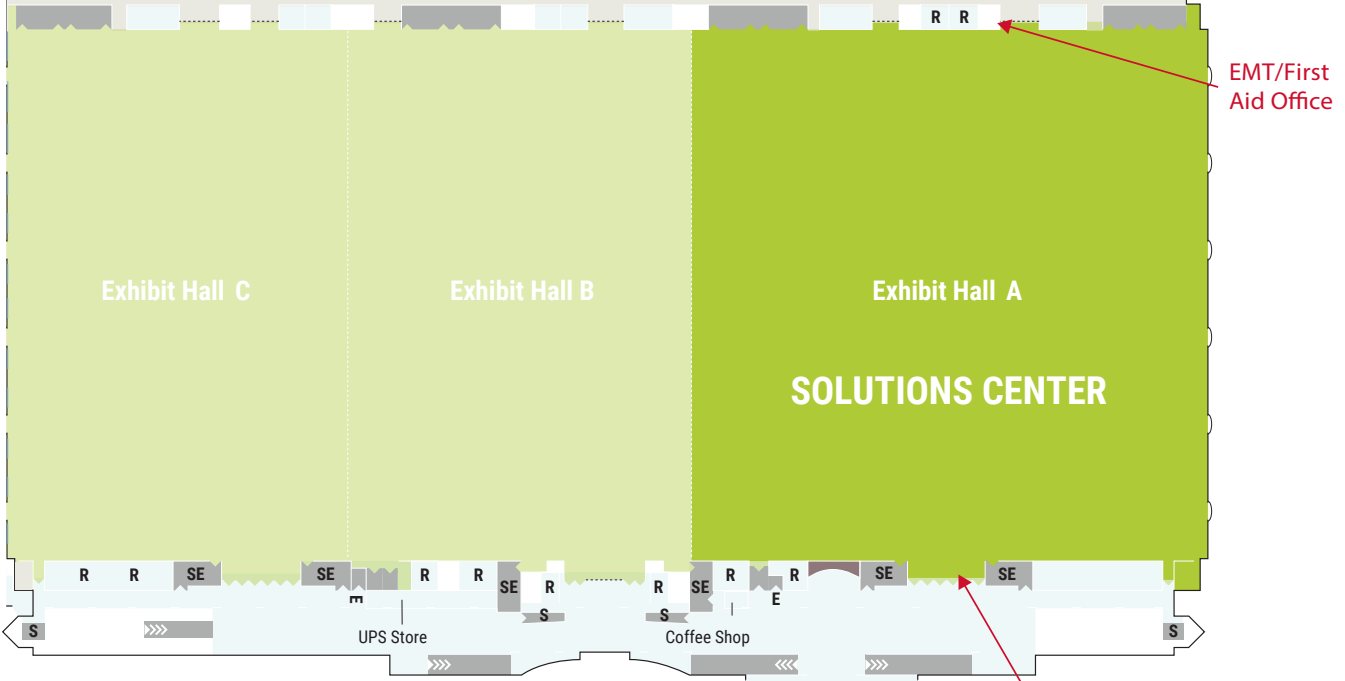

Race Street →

13th Street ←

12th Street →

TAXI LANE

Arch Street ←

100 Level

KEY

- ➔ Entrances
- Exhibit Halls
- Meeting Rooms
- Ballrooms
- E Elevator
- SE Stairs/Emergency Exit
- R Restrooms

EMT/First Aid Office

Recharging Zone
Provided by

Specialists Lounge
Sponsored by

Technician Lounge

Sponsored by

Candidate Lounge

Sponsored by

200 Level

KEY

- Entrances
- Exhibit Halls
- Meeting Rooms
- Ballrooms

E Elevator
SE Stairs/Emergency Exit
R Restrooms

Speaker Headquarters

Registration
Attendee Materials
CE/Info Desk
Mobile App Help Desk

Product Showcase

Grand Hall

Bridge to Marriott Hotel

300 Level

KEY

- ➔ Entrances
- Exhibit Halls
- Meeting Rooms
- Ballrooms
- E Elevator
- SE Stairs/Emergency Exit
- R Restrooms